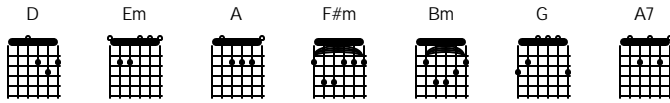

Why Do You Love Me

Koes Plus

Intro

D Em D A D

D F#m
The time has come that we must be apart
Em A
The memory is still in my mind
D A
But you have gone and you leave me alone

Reff

D Bm
Why do you love me
G A A7
So sweet and tenderly
D Bm
I do everything to make you happy
Em G A
u u u u u u u u u u